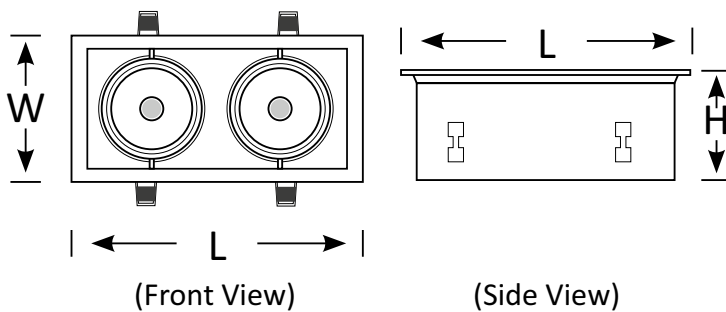

BoscoLighting's Square Downlight range includes single and multiple gimbal fixtures, ideal for commercial fit-outs where high light output is needed. With adjustable gimbal on two axes for precise light placement, they can offer a versatile solution for your projects.

Multi Downlight TUBO

Features

- Easy installation
- LED Driver Included
- Supplied with Flex & Plug
- CRI 92 available for anywhere extreme colour accuracy is required
- Single and twin versions available

Product Code	BLSL-TUB01-15	BLSL-TUB02-30
	Single Downlight	Twin Downlight
Power (W)	15	30
Luminous Flux(lm)	1420	2850
CCT	Warm White, Neutral White, Cool White (3000K-6500K)	
Connect	AU Standard Flex & Plug	
Dimming Options	Various dimming options available on request	
Dimensions(mm)	L185*W185*H180	L370*W185*H120
Cutout(mm)	L165*W165	L350*W165
Weight(kg)	0.6	1