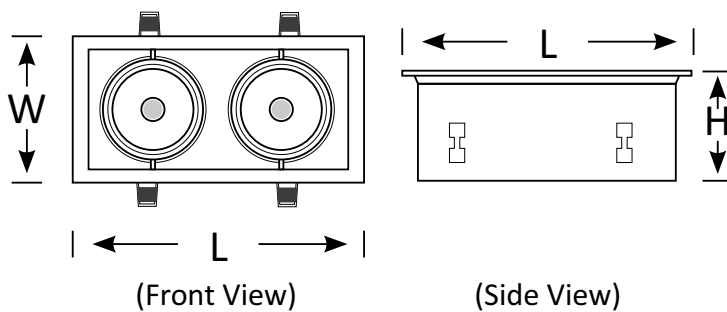

BoscoLighting's Square Downlight range is great for retail display spaces, offices, museums, galleries, bars & restaurants for ambient lighting and accent illumination.

The downlights can tilt 15 deg and rotate 360 deg, allowing you to highlight areas as required. With our downlights, your customers won't be looking up and wondering why the bulb hasn't been changed. They will keep your products bright and in your customer's eye.

Contact us for more information!

Features

- Easy installation
- LED driver included
- Supplied with Flex & Plug
- CRI 92 available for anywhere extreme colour accuracy is required

Multi Downlight TUB5

Product Code	BLSL-TUB51-12	BLSL-TUB52-24
	Single Downlight	Twin Downlight
Power (W)	12	24
Luminous Flux(lm)	1200	2400
Correlated Colour Temperature	Warm White, Neutral White, Cool White (3000K-6500K)	
Connect	AU Standard Flex & Plug	
Dimming Options	Various dimming options available on request	
Dimensions(mm)	L134*W134*H85	L235*W134*H85
Cutout(mm)	L'115*W'115	L'220*W'115
Weight(kg)	0.6	1