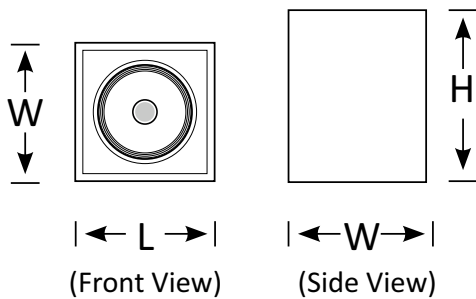

## Surface Mounted Light BOXA

BOXA surface mounted LED lights are a great alternative to recessed gimbal downlights.

Available with black or white finish, these flush mount lights are ideal for office or retail fit-outs and look great in cafes, bars and restaurants too.

In both a single and a double version, BOXA surface mounted light can create a pleasant feel to enhance your architectural designs.

15°	24°	36°	IP 42	AC 100-240V
>80 CRI	92 CRI	3 Yrs Warranty	35000 @ L90 B10 Lifetime	

Product Code	BLSM-BOXA1-12	BLSM-BOXA2-24
	Single	Twin
Power (W)	12	24
Luminous Flux(lm)	1200	2400
CCT	2700K 3000K 3500K 4000K 5000K 5700K	
Connect	Insulated Cable	
Dimming Options	Various dimming options available on request	
Dimensions(mm)	L130*W130*H160	L260*W130*H160
Weight(kg)	0.8	1.2