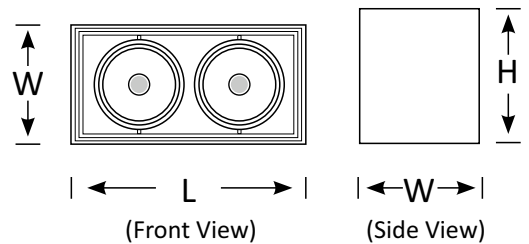

Surface Mounted Light BOXB

BOXB surface mounted LED light features a die-cast aluminium body with black or white finish. Great for modern homes and commercial fitouts and where recessed downlights aren't suitable.

They can add to ambient lighting and also be incorporated as design features when used creatively.

In both a single and a double version, BOXB surface mounted light can create a pleasant feel to enhance your architectural designs.