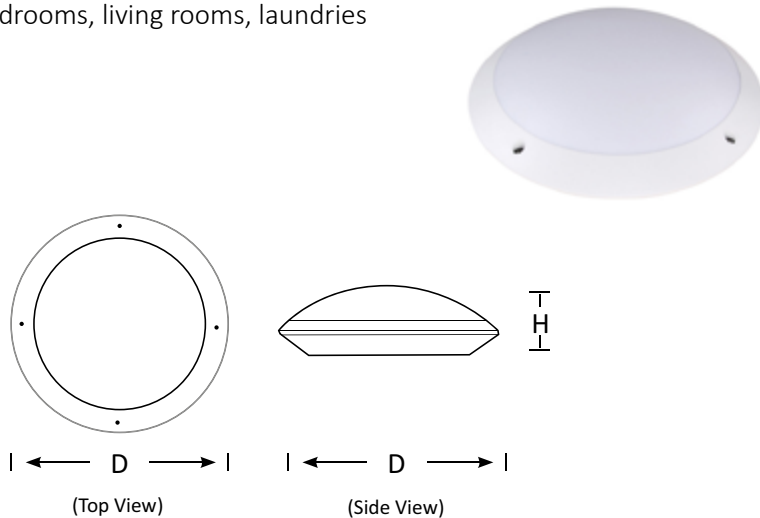

Housed in an IP65 rated fitting, GKP04 is able to be used both indoors and outdoors with protection against moist environment. It is suitable for residential apartments and commercial premises.

Fittings can also be supplied with microwave sensors to brighten when motion is detected which is great for irregularly used stockrooms, warehouses or corridors.

Contact our lighting specialist for more information!

Features

- Long lifespan and little maintenance required
- LED Driver Included
- White fitting colour
- Opal poly diffuser

Applications

- Hallway and corridor
- Bedrooms, living rooms, laundries

Oyster Light GKP04

Product Code	BLSM-GKP04-18	BLSM-GKP04-30
Power (W)	18	30
Luminous FLux(lm)	1530	2550
Correlated Colour Temperature	Warm White, Neutral White, Cool White (3000K-6500K)	
Connect	Insulated Cable	
Dimming Options	None/Trailing Edge	
Dimensions(mm)	D270*H85	D320*H90
Weight(kg)	0.6	0.8