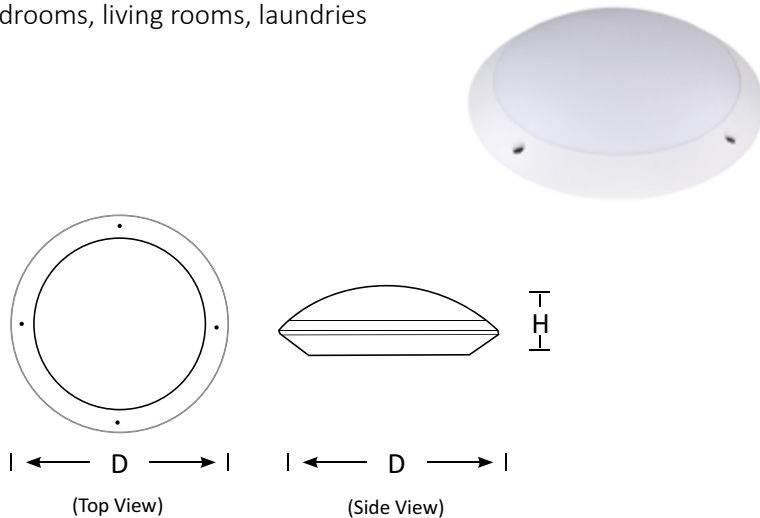

Housed in an IP65 rated fitting, GKP04 is able to be used both indoors and outdoors with protection against moist environment. It is suitable for residential apartments and commercial premises.

Fittings can also be supplied with microwave sensors to brighten when motion is detected which is great for irregularly used stockrooms, warehouses or corridors.

Contact our lighting specialist for more information!

Features

- Long lifespan and little maintenance required
- LED Driver Included
- White fitting colour
- Opal poly diffuser

Applications

- Hallway and corridor
- Bedrooms, living rooms, laundries

Oyster Light GKP04

| Product Code | BLSM-GKP04-18 | BLSM-GKP04-30 |
|-------------------------------|---|---------------|
| Power (W) | 18 | 30 |
| Luminous FLux(lm) | 1530 | 2550 |
| Correlated Colour Temperature | Warm White, Neutral White, Cool White (3000K-6500K) | |
| Connect | Insulated Cable | |
| Dimming Options | None/Trailing Edge | |
| Dimensions(mm) | D270*H85 | D320*H90 |
| Weight(kg) | 0.6 | 0.8 |