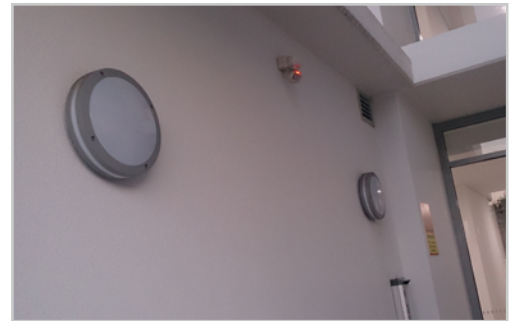

Housed in an IP65 rated fitting, GKP07 series is able to be used both indoors and outdoors with protection against moist environment. It is suitable for residential apartments and commercial premises.

Fittings is also supplied with battery backup which is perfectly designed for emergency lighting in your exit stairwells or dark corridors.

Features

- IP65 rated, suitable for damp location installation
- Easy Installation
- Long lifespan and little maintenance required
- Suitable for both business, commercial & residential installation

Optional Microwave Sensor

General Version (default)	
Detection area	10%/25%/50%/75%/100%
Hold time	5s/30s/90s/3min/20min/30min
Daylight sensor	2lux/10lux/25lux/50lux/Disable

Corridor Version	
Detection area	25%/50%/75%/100%
Hold time	5s/90s/3min/10min
Daylight sensor	5lux/15lux/50lux/Disable
Stand-by (sensor dim) period	0s/30s/10min/+∞

Product Code	BLSM-GKP07-18	BLSM-GKP07-24
Power (W)	18	24
Luminous FLux(lm)	1300	1700
CCT	Warm White, Neutral White, Cool White (3000K-6500K)	
Connect	Insulated Cable	
Dimming Options	None/Trailing Edge	
Dimensions(mm)	D300*H85	
Weight(kg)	0.7	

Bulkhead Light GKP07

(Top View)

(Side View)