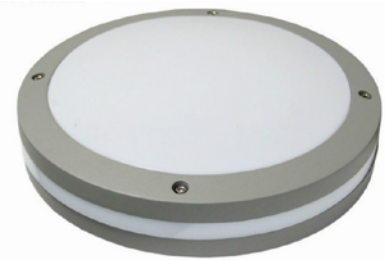

Bulkhead Light GKP07

(Top View)