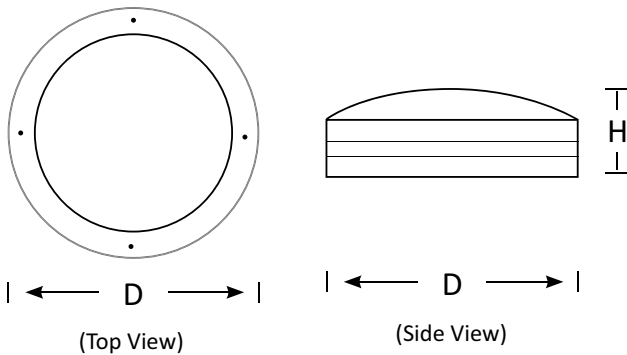

Bulkhead Light Emergency GKP07

Product Code	BLSM-GKP07-65-E
Power (W)	18+3
Luminous FLux(lm)	1300+180
Correlated Colour Temperature	Warm White, Neutral White, Cool White (3000K-6500K)
Connect	Insulated Cable
Dimming Options	None
Dimensions(mm)	D300*H85
Weight(kg)	1