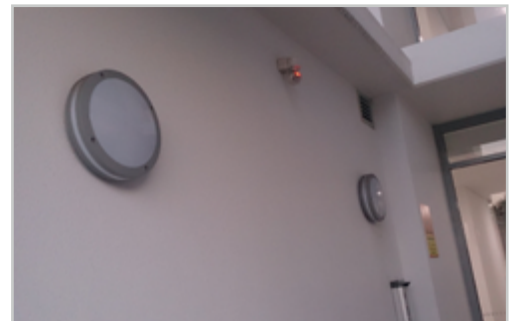

Bulkhead Light Emergency GKP07

Product Code	BLSM-GKP07-65-E
Power (W)	18+3
Luminous FLux(lm)	1300+180
Correlated Colour Temperature	Warm White, Neutral White, Cool White (3000K-6500K)
Connect	Insulated Cable
Dimming Options	None
Dimensions(mm)	D300*H85
Weight(kg)	1