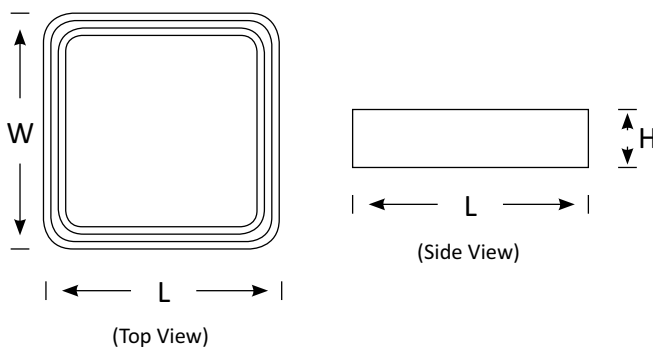

The Emergency Version is supplied with battery backup which is perfect for emergency lighting in your exit stairwells or dark corridors.

Other power options: 24W

Oyster Light GKP12

Features

- IP65 rated, suitable for damp location installation
- Long lifespan and little maintenance required
- Opal poly diffuser
- Suitable for both business, commercial & residential installation
- (Emergency Version) Battery life > 90mins, emergency power: 8W

Product Code	BLSM-GKP12-65-36
	Waterproof Oyster Light
Power (W)	36
Luminous FLux(lm)	2700
Correlated Colour Temperature	Warm White, Neutral White, Cool White (3000K-6500K)
Connect	Insulated Cable
Dimming Options	None/Trailing Edge
Dimensions(mm)	L320*W320*H80
Weight(kg)	1.2