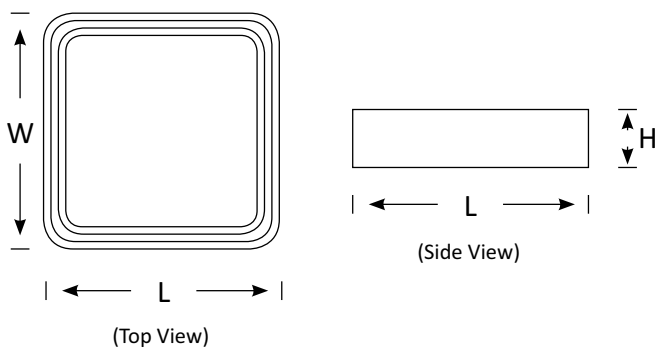

Supplied with battery backup, the emergency version of GKP12 square outdoor oyster light is perfect for emergency lighting in your exit stairwells or dark corridors.

The light will automatically operate as 8W emergency power on batteries when there is a power outage. Designed to exceed the new AS2293:2018 requirements, batteries are rated for 2 hours, but are also available with higher capacity. Great for residential strata common areas, carparks and other projects.

Contact us now!

Other power options: 24W+8W

Oyster Light Emergency GKP12

Features

- IP65 rated, suitable for damp location installation
- Long lifespan and little maintenance required
- Opal poly diffuser
- Suitable for both business, commercial & residential installation
- (Emergency Version) Duration: >120mins
- Emergency power: 8W

Product Code	BLSM-GKP12-65-E
	Waterproof Emergency Oyster Light
Power (W)	30+8(emergency power)
Luminous FLux(lm)	2550+550
Correlated Colour Temperature	Warm White, Neutral White, Cool White (3000K-6500K)
Connect	Insulated Cable
Dimming Options	None
Dimensions(mm)	L320*W320*H80
Weight(kg)	1.2