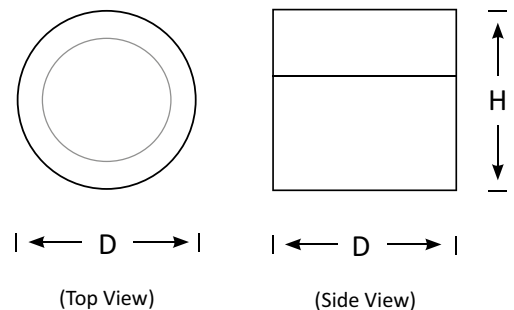

*For any other dimming request, drivers may not fit within the fitting, supplied with an external driver.