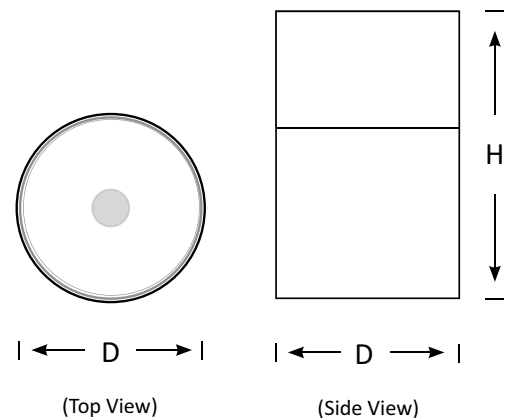

*For any other dimming request, drivers may not fit within the fitting, supplied with an external driver.