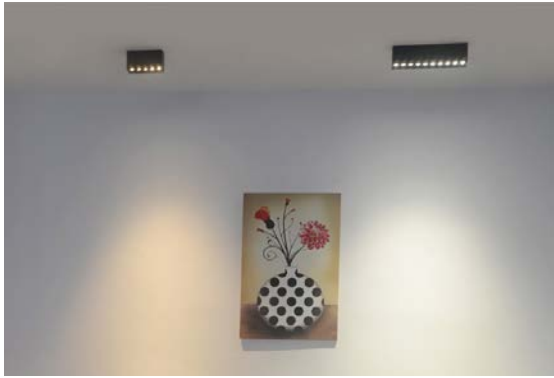

Surface Mounted Light VALO

BoscoLighting's VALO Linear Surface Mounted Light Series is available in 3 sizes and a variety of powers. These lights are perfect for living rooms, bedrooms, cafes, restaurants, retail shops or wherever minimalist design is required.

Our products are easy to install, creating a pleasant feel good atmosphere. They are bright and comfortable and are therefore perfect for use in entrance and waiting areas too.

Product Code	BLSM-VALO-10	BLSM-VALO-20	BLSM-VALO-30
Power (W)	10	20	30
Luminous Flux(lm)	1000	2000	2700
CCT	Warm White, Neutral White, Cool White (3000K-6000K)		
Connect	Insulated Cable		
Dimming Options	Non-dim*		
Dimensions(mm)	L136.5*W34*H70	L269*W34*H70	L402*W34*H70
Weight(kg)	0.3	0.6	0.8