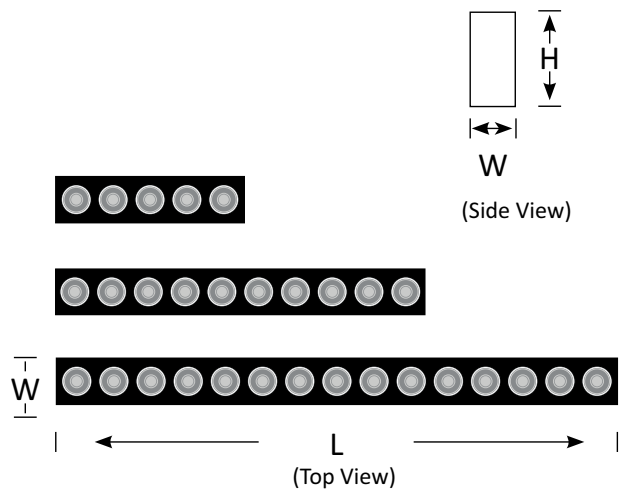

Surface Mounted Light VALO

BoscoLighting's VALO Linear Surface Mounted Light Series is available in 3 sizes and a variety of powers. These lights are perfect for living rooms, bedrooms, cafes, restaurants, retail shops or wherever minimalist design is required.

Our products are easy to install, creating a pleasant feel good atmosphere. They are bright and comfortable and are therefore perfect for use in entrance and waiting areas too.

Product Code	BLSM-VALO-10	BLSM-VALO-20	BLSM-VALO-30
Power (W)	10	20	30
Luminous Flux(lm)	1000	2000	2700
CCT	Warm White, Neutral White, Cool White (3000K-6000K)		
Connect	Insulated Cable		
Dimming Options	Non-dim*		
Dimensions(mm)	L136.5*W34*H70	L269*W34*H70	L402*W34*H70
Weight(kg)	0.3	0.6	0.8

*30W VALO is supplied with an external drive. For any other dimming request, drivers may not fit within the fitting, supplied with an external driver.