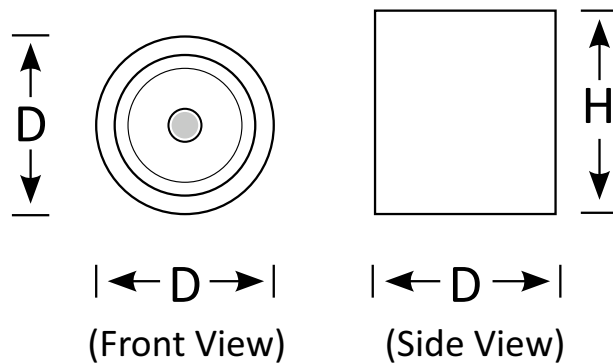

Surface Mounted Light YOKO

BoscoLighting's Yoko Cylinder Light Series is available in 4 sizes and a variety of powers. The lights can be used for living rooms, bedrooms, cafes, restaurants, retail shops or wherever minimalist design is required.

Product Code	BLSM-YOKO-10	BLSM-YOKO-20	BLSM-YOKO-30	BLSM-YOKO-40
Power (W)	10	20	30	40
Luminous Flux(lm)	1000	2000	2700	3600
CCT	Warm White, Neutral White, Cool White (3000K-6000K)			
Connect	Insulated Cable			
Dimming Options	Various dimming options available on request			
Dimensions(mm)	D110*H120	D133*H153	D170*H195	D196*H198
Weight(kg)	0.4	0.7	1.0	1.3