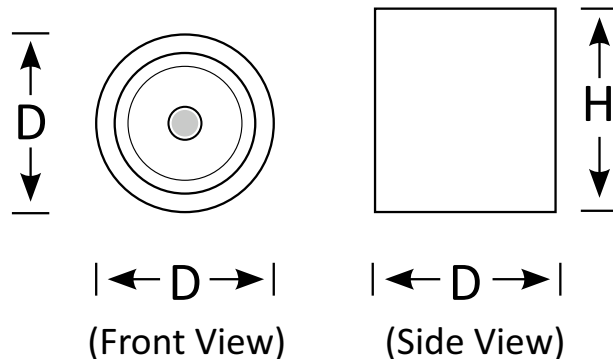

Surface Mounted Light YOKO

BoscoLighting's Yoko Cylinder Light Series is available in 4 sizes and a variety of powers. The lights can be used for living rooms, bedrooms, cafes, restaurants, retail shops or wherever minimalist design is required.

Our products are easy to install, creating a pleasant feel good atmosphere. They are bright and comfortable and are therefore perfect for use in entrance and waiting areas too.

Product Code	BLSM-YOKO-10	BLSM-YOKO-20	BLSM-YOKO-30	BLSM-YOKO-40
Power (W)	10	20	30	40
Luminous Flux(lm)	1000	2000	2700	3600
CCT	Warm White, Neutral White, Cool White (3000K-6000K)			
Connect	Insulated Cable			
Dimming Options	Various dimming options available on request			
Dimensions(mm)	D110*H120	D133*H153	D170*H195	D196*H198
Weight(kg)	0.4	0.7	1.0	1.3