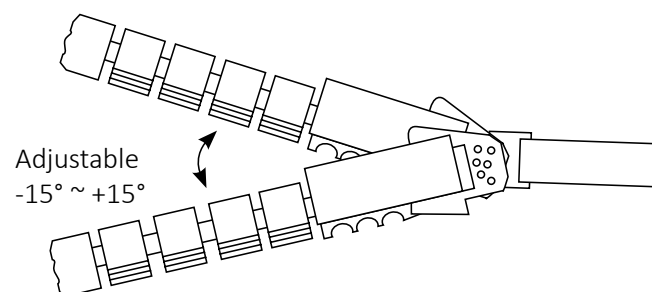

Street Light RAY

Features

- IP65 Waterproof
- Long lifespan and low maintenance
- Easy installation with universal 65mm spigot and adjustable mounting bracket $\pm 15^\circ$

Applications

- Motorways
- Bridges
- Pedestrian areas
- Carparks

Product Code	BLST-RAY-120
Power (W)	120
Luminous Flux(lm)	13200
CCT	Warm White, Neutral White, Cool White (3000K-6500K)
Connect	Insulated Cable
Dimming Options	Various dimming options available on request
Dimensions(mm)	L669*W307*H139
Connection Hole(mm)	D65
Weight(kg)	7.56