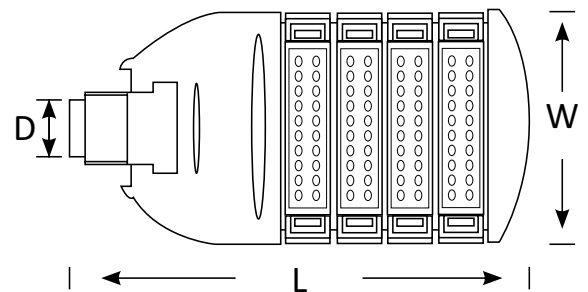

Street Light RAY

Features

- IP65 Waterproof
- Long lifespan and low maintenance
- Easy installation with universal 65mm spigot and adjustable mounting bracket $\pm 15^\circ$

Applications

- Motorways
- Bridges
- Pedestrian areas
- Carparks

Product Code	BLST-RAY-120
Power (W)	120
Luminous Flux(lm)	13200
CCT	Warm White, Neutral White, Cool White (3000K-6500K)
Connect	Insulated Cable
Dimming Options	Various dimming options available on request
Dimensions(mm)	L669*W307*H139
Connection Hole(mm)	D65
Weight(kg)	7.56