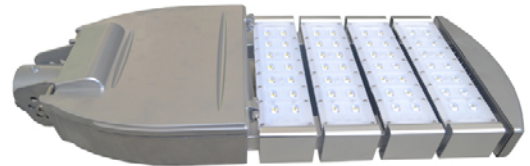

BoscoLighting's RAY Modular Street Light is bright and very energy efficient. Available in different power range to meet a wide range of needs. They are IP65 waterproof and can be integrated with motion detectors or left on all night at a fraction of the cost of traditional technology increasing security and safety.

This unit can also be supplied with mounting brackets for installing on walls. It is suitable for street lighting, car parks and security lighting around buildings.

*Product does not include poles or brackets. Contact us for more information.

Street Light RAY

Features

- IP65 Waterproof
- Long lifespan and low maintenance
- Easy installation with universal 65mm spigot and adjustable mounting bracket $\pm 15^\circ$

Applications

- Motorways
- Bridges
- Pedestrian areas
- Carparks

Product Code	BLST-RAY-120
Power (W)	120
Luminous Flux(lm)	13200
CCT	Warm White, Neutral White, Cool White (3000K-6500K)
Connect	Insulated Cable
Dimming Options	Various dimming options available on request
Dimensions(mm)	L669*W307*H139
Connection Hole(mm)	D65
Weight(kg)	7.56