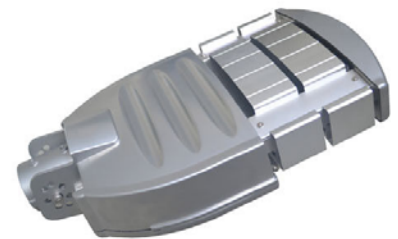

BoscoLighting's RAY Modular Street Light is bright and very energy efficient. Available in different power range to meet a wide range of needs. They are IP65 waterproof and can be integrated with motion detectors or left on all night at a fraction of the cost of traditional technology increasing security and safety.

This unit can also be supplied with mounting brackets for installing on walls. It is suitable for street lighting, car parks and security lighting around buildings.

\*Product does not include poles or brackets. Contact us for more information.

## Street Light RAY

## Features

- IP65 Waterproof
- Long lifespan and low maintenance
- Easy installation with universal 65mm spigot and adjustable mounting bracket  $\pm 15^\circ$