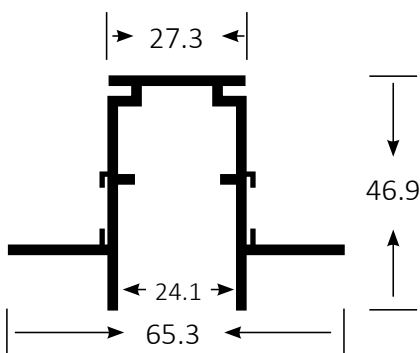

### BLTL-MAG-10

*1m magnetic track for surface mounted or suspended installation*

Dimensions(mm): L1000\*W27.3\*H50.7

### BLTL-MAG-20

*2m magnetic track for surface mounted or suspended installation*

Dimensions(mm): L2000\*W27.3\*H50.7

### BLTL-MAG-10-R

*1m magnetic track for deep recessed installation*

Dimensions(mm): L1000\*W65.3\*H46.9

Cutout(mm): L'1010\*W'35\*H'50

### BLTL-MAG-20-R

*2m magnetic track for recessed installation*

Dimensions(mm): L2000\*W65.3\*H46.9

Cutout(mm): L'2010\*W'35\*H'50