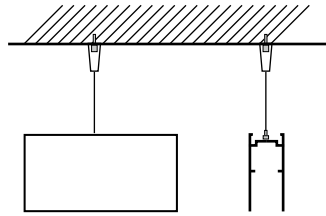

(Suspended)