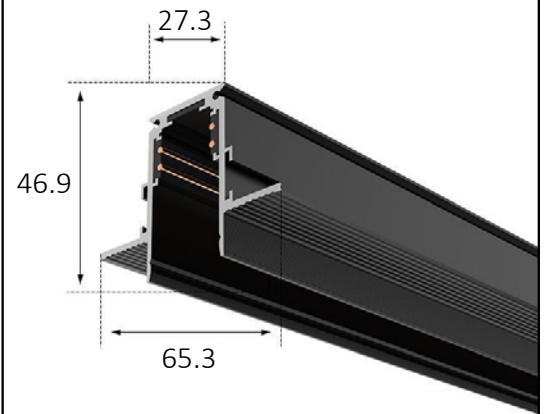

The joiners allow you to turn corners, increase the length, add a branch or spread the track out in four different directions. You can combine track rails to form aesthetic ceiling patterns that fit your specific needs.

## Magnetic Track Linear System Tracks

(Surface Mounted/ Suspended)

(Deep Recessed)

(Plaster-in)

## Features

- Input Voltage (V): DC 48V
- Warranty (yr): 3
- Current: Max 10A per total length
- Colour: Black (default) or White
- Supplied with Live End and Dead End
- A variety of joiners available to make longer lengths