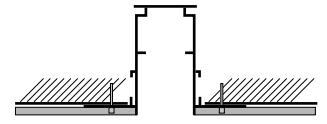

### BLTL-MAG-20-TL

*2m magnetic track for plaster-in trimless installation*

Dimensions(mm): L1000\*W70.5\*H46.9

Cutout(mm): L'2010\*W'35\*H'60

## Installation Method

(Surface Mounted)

(Suspended)

(Deep Recessed)

(Plaster-in)