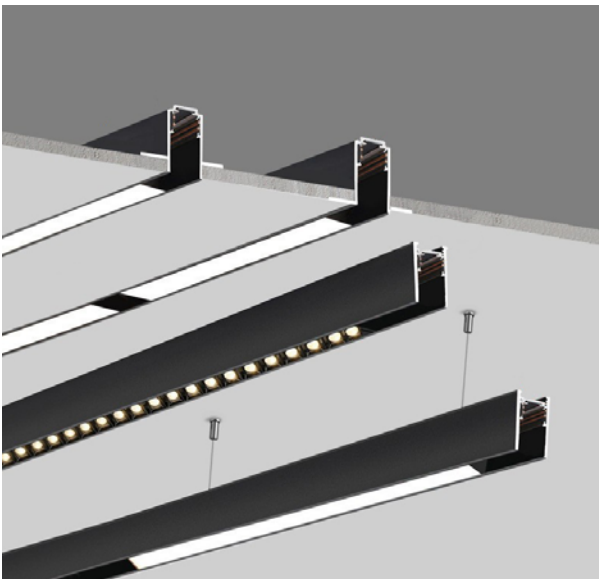

BoscoLighting's New Magnetic Track System offers a fast and effortless track light solution and endless design possibilities.

The smart magnetic track system is available with recessed, surface-mounted, pendant options. We also offer all kind of joiners for expanding.

The joiners allow you to turn corners, increase the length, add a branch or spread the track out in four different directions. You can combine track rails to form aesthetic ceiling patterns that fit your specific needs.

## Magnetic Track Linear System Tracks

(Surface Mounted/ Suspended)

(Deep Recessed)

(Plaster-in)

## Features

- Input Voltage (V): DC 48V
- Warranty (yr): 3
- Current: Max 10A per total length
- Colour: Black (default) or White
- Supplied with Live End and Dead End
- A variety of joiners available to make longer lengths