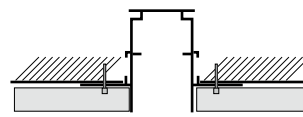

### BLTL-MAG-10-TL

*1m magnetic track for plaster-in trimless installation*

Dimensions(mm): L1000\*W70.5\*H46.9

Cutout(mm): L'1010\*W'35\*H'60

### BLTL-MAG-20-TL

*2m magnetic track for plaster-in trimless installation*

Dimensions(mm): L1000\*W70.5\*H46.9

Cutout(mm): L'2010\*W'35\*H'60

## Installation Method

(Surface Mounted)

(Suspended)

(Deep Recessed)

(Plaster-in)