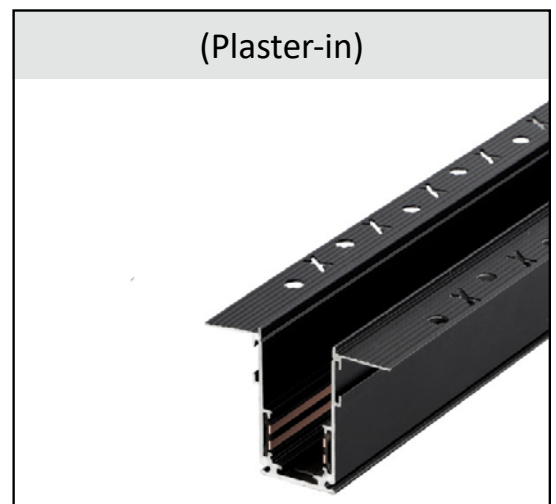

The joiners allow you to turn corners, increase the length, add a branch or spread the track out in four different directions. You can combine track rails to form aesthetic ceiling patterns that fit your specific needs.

## Magnetic Track Linear System Tracks

(Surface Mounted/ Suspended)

(Deep Recessed)

(Plaster-in)

## Features

- Input Voltage (V): DC 48V
- Warranty (yr): 3
- Current: Max 10A per total length
- Colour: Black (default) or White
- Supplied with Live End and Dead End
- A variety of joiners available to make longer lengths