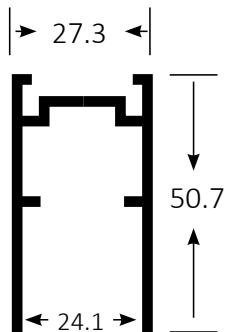

## Magnetic Track Linear System Tracks

(Surface Mounted/ Suspended)

(Deep Recessed)

(Plaster-in)

### BLTL-MAG-10

*1m magnetic track for surface mounted or suspended installation*

Dimensions(mm): L1000\*W27.3\*H50.7

### BLTL-MAG-10-R

*1m magnetic track for deep recessed installation*

Dimensions(mm): L1000\*W65.3\*H46.9

Cutout(mm): L'1010\*W'35\*H'50

### BLTL-MAG-20-R

*2m magnetic track for recessed installation*

Dimensions(mm): L2000\*W65.3\*H46.9

Cutout(mm): L'2010\*W'35\*H'50