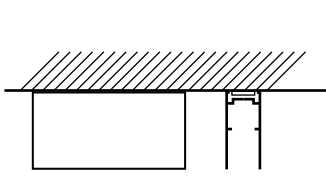

Installation Method

(Surface Mounted)