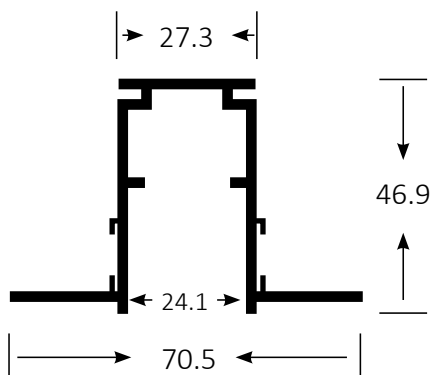

### BLTL-MAG-20

*2m magnetic track for surface mounted or suspended installation*

Dimensions(mm): L2000\*W27.3\*H50.7

### BLTL-MAG-10-R

*1m magnetic track for deep recessed installation*

Dimensions(mm): L1000\*W65.3\*H46.9

Cutout(mm): L'1010\*W'35\*H'50

### BLTL-MAG-20-R

*2m magnetic track for recessed installation*

Dimensions(mm): L2000\*W65.3\*H46.9

Cutout(mm): L'2010\*W'35\*H'50

### BLTL-MAG-10-TL

*1m magnetic track for plaster-in trimless installation*

Dimensions(mm): L1000\*W70.5\*H46.9

Cutout(mm): L'1010\*W'35\*H'60