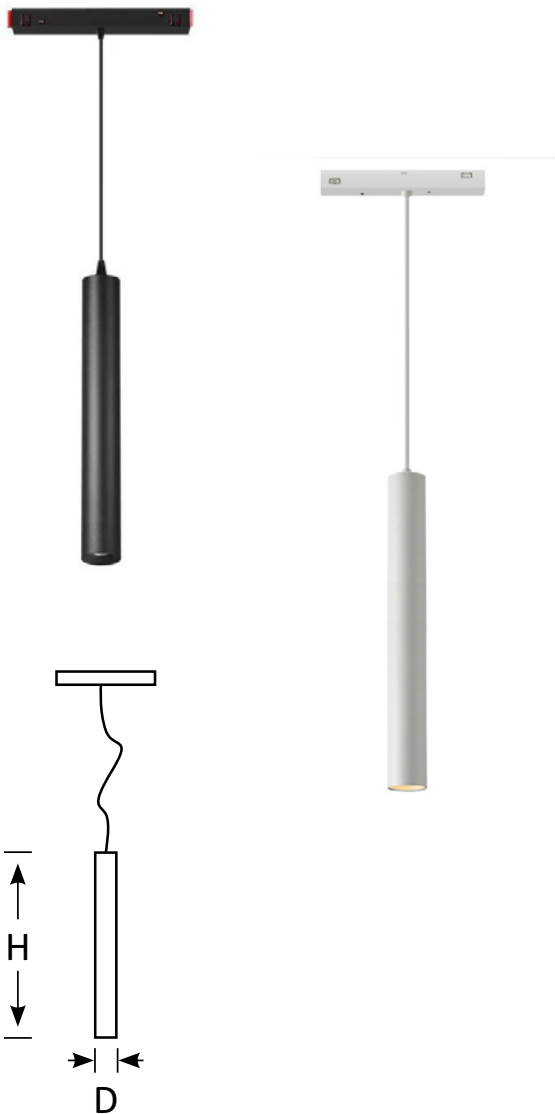

Magnetic Track Light CYLAR

This sleek and versatile pendant light is designed to seamlessly integrate into any Magnetic track system. Choose between elegant black or timeless white fitting colours to match your interior aesthetics.

Its contemporary cylindrical design, measuring D30*H420, not only provides functional lighting but also adds a touch of modern elegance to your space. Whether you need focused task lighting or ambient illumination, our 6W pendant light is the ideal choice.

Product Code	BLTL-MAG-CYLAR-06
Power (W)	6
Luminous FLux(lm)	600
CCT	Warm White 3000K, Neutral White 4000K, Cool White 6000K
Connect	To the Track
Dimming Options	Non-Dim
Dimensions(mm)	D30*H420
Weight(kg)	0.4