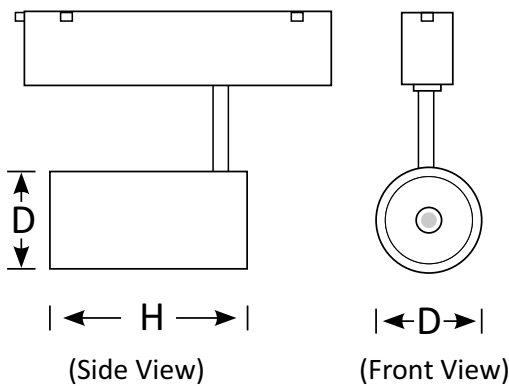

Magnetic Track Light ME235

BoscoLighting's Magnetic ME235 is a cylindrical spotlight designed for the Magnetic Linear System. It can be installed and moved without tools by means of integrated magnetic force. Locked to the magnetic track, the spotlight head can tilt 90°.

They are perfect for retail stores, art galleries, high-end home and workplace environments.

Contact us for a quote!

Product Code	BLTL-MAG-ME235-06	BLTL-MAG-ME235-12	BLTL-MAG-ME235-18	BLTL-MAG-ME235-25
Power (W)	6	12	18	25
Luminous FLux(lm)	600	1200	1800	2500
CCT	Warm White 3000K, Neutral White 4000K, Cool White 6000K			
Connect	To the Track			
Dimming Options	Non-Dim			
Dimensions(mm)	D34*H80	D45*H90	D55*H134	D74*H143
Weight(kg)	0.2	0.3	0.5	0.6