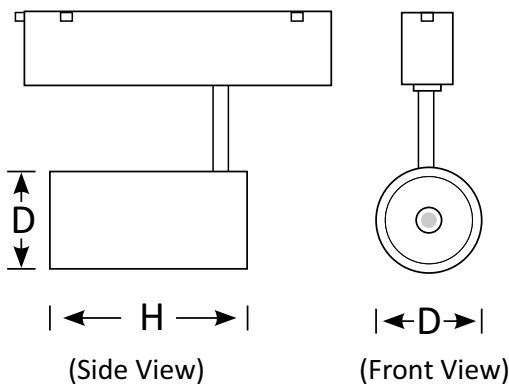

Magnetic Track Light ME235

BoscoLighting's Magnetic ME235 is a cylindrical spotlight designed for the Magnetic Linear System. It can be installed and moved without tools by means of integrated magnetic force. Locked to the magnetic track, the spotlight head can tilt 90°.

They are perfect for retail stores, art galleries, high-end home and workplace environments.

Contact us for a quote!

Product Code	BLTL-MAG-ME235-06	BLTL-MAG-ME235-12	BLTL-MAG-ME235-18	BLTL-MAG-ME235-25
Power (W)	6	12	18	25
Luminous FLux(lm)	600	1200	1800	2500
CCT	Warm White 3000K, Neutral White 4000K, Cool White 6000K			
Connect	To the Track			
Dimming Options	Non-Dim			
Dimensions(mm)	D34*H80	D45*H90	D55*H134	D74*H143
Weight(kg)	0.2	0.3	0.5	0.6