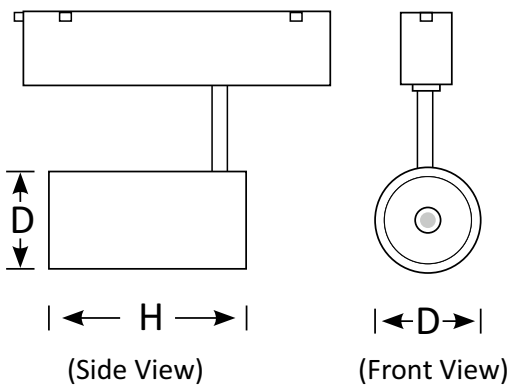

Magnetic Track Light ME235

BoscoLighting's Magnetic ME235 is a cylindrical spotlight designed for the Magnetic Linear System. It can be installed and moved without tools by means of integrated magnetic force. Locked to the magnetic track, the spotlight head can tilt 90°.

They are perfect for retail stores, art galleries, high-end home and workplace environments.

Contact us for a quote!

Product Code	BLTL-MAG-ME235-06	BLTL-MAG-ME235-12	BLTL-MAG-ME235-18	BLTL-MAG-ME235-25
Power (W)	6	12	18	25
Luminous FLux(lm)	600	1200	1800	2500
CCT	Warm White 3000K, Neutral White 4000K, Cool White 6000K			
Connect	To the Track			
Dimming Options	Non-Dim			
Dimensions(mm)	D34*H80	D45*H90	D55*H134	D74*H143
Weight(kg)	0.2	0.3	0.5	0.6