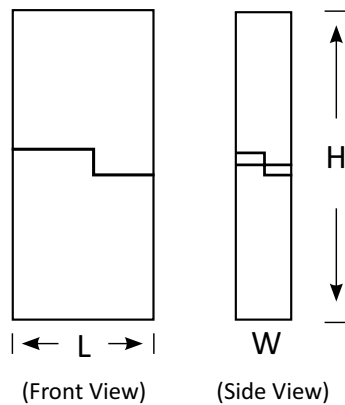

Magnetic Track Light ME600

BoscoLighting's Magnetic ME600 Adjustable Linear Track Lights are designed to provide a flexible lighting solution for modern settings. Snap in the magnetic track and connect automatically by magnetic force. They feature a rectangular shape with the joint in the middle, which allows the fitting to be tilted within 90°.

They are perfect for applications with a changing utility or where flexibility is desirable such as retail stores, high end homes and art galleries as quick changes can be made without rewiring.

Product Code	BLTL-MAG-ME600-06	BLTL-MAG-ME600-12
Power (W)	6	12
Luminous FLux(lm)	600	1200
CCT	Warm White 3000K, Neutral White 4000K, Cool White 6000K	
Connect	To the Track	
Dimming Options	Non-Dim	
Dimensions(mm)	L111*W22*H102	L220*W22*H102
Weight(kg)	0.4	0.6