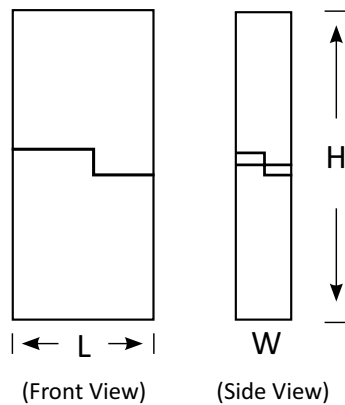

## Magnetic Track Light ME600

BoscoLighting's Magnetic ME600 Adjustable Linear Track Lights are designed to provide a flexible lighting solution for modern settings. Snap in the magnetic track and connect automatically by magnetic force. They feature a rectangular shape with the joint in the middle, which allows the fitting to be tilted within 90°.

They are perfect for applications with a changing utility or where flexibility is desirable such as retail stores, high end homes and art galleries as quick changes can be made without rewiring.

Product Code	BLTL-MAG-ME600-06	BLTL-MAG-ME600-12
Power (W)	6	12
Luminous FLux(lm)	600	1200
CCT	Warm White 3000K, Neutral White 4000K, Cool White 6000K	
Connect	To the Track	
Dimming Options	Non-Dim	
Dimensions(mm)	L111*W22*H102	L220*W22*H102
Weight(kg)	0.4	0.6