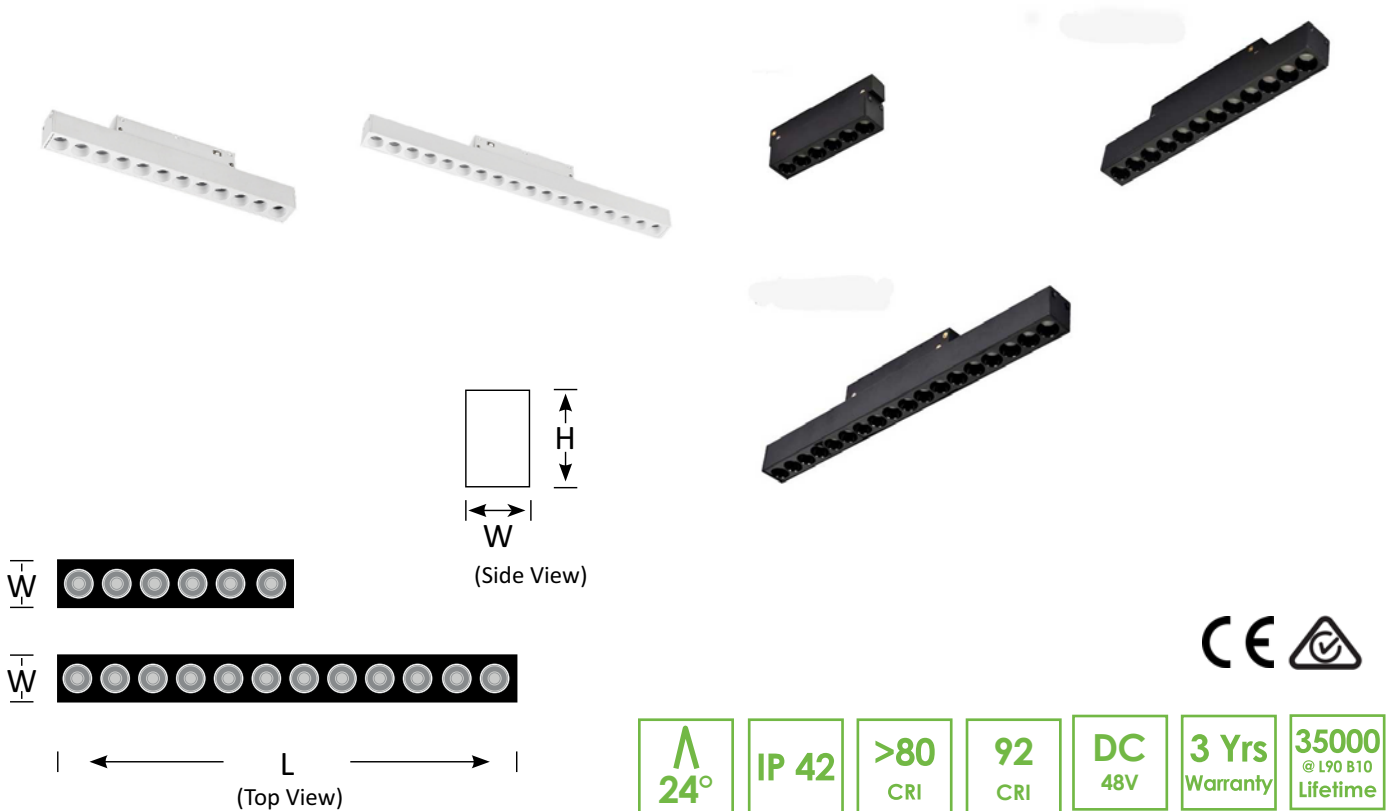

## Magnetic Track Light VALO

BoscoLighting's Magnetic VALO track light is designed for the magnetic linear system. Snap in place and connect automatically by magnetic force, this creative track light is ideal for living room lighting, retail lighting or wherever the minimalist design is required.

The linear VALO is available in a variety of beam angles and two power options.

Contact us for a quote!

Product Code	BLTL-MAG-VALO-06	BLTL-MAG-VALO-12	BLTL-MAG-VALO-18
Power (W)	6	12	18
Luminous FLux(lm)	600	1200	1800
CCT	Warm White 3000K, Neutral White 4000K, Cool White 6000K		
Connect	To the Track		
Dimming Options	Non-Dim		
Dimensions(mm)	L112*W22*H45	L218*W22*H45	L325*W22*H45
Weight(kg)	0.3	0.6	0.9