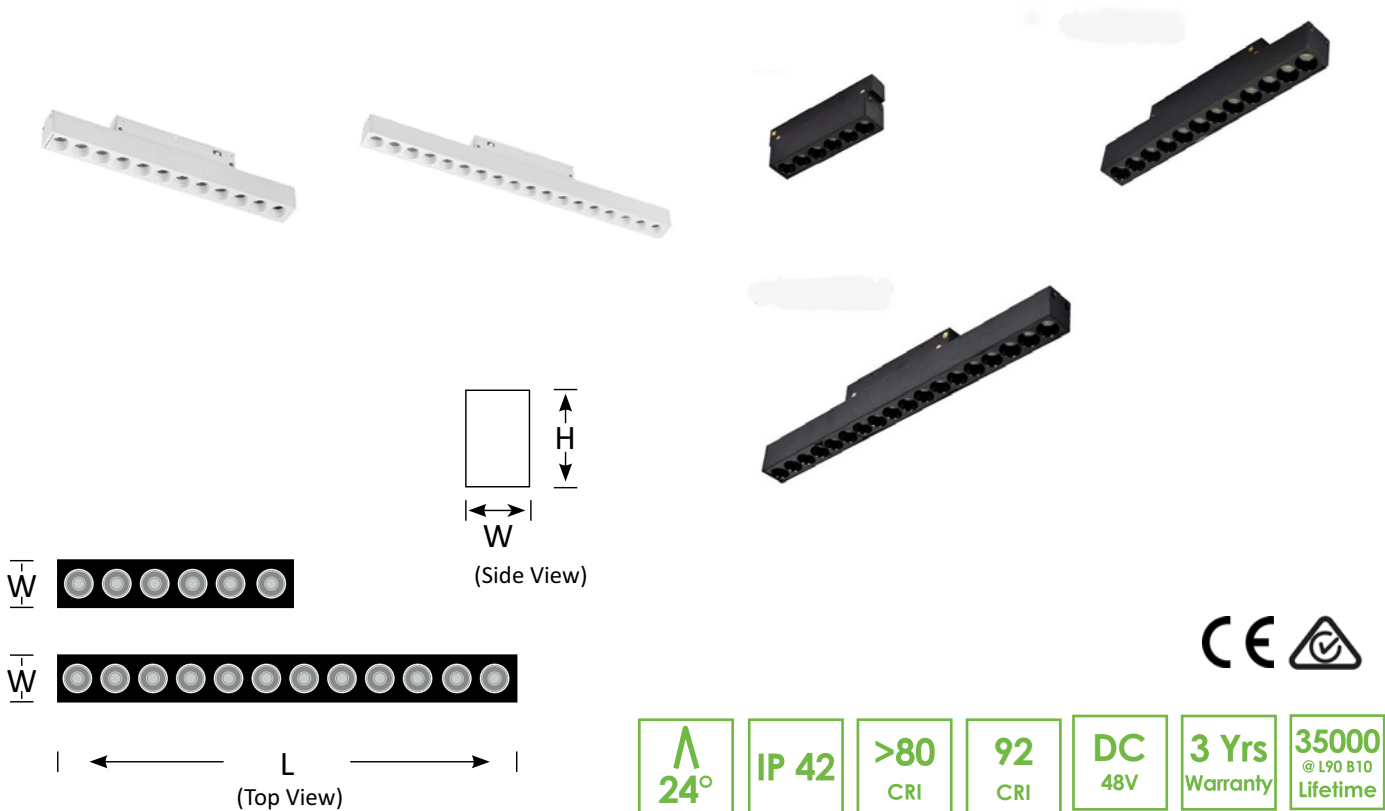

Magnetic Track Light VALO

BoscoLighting's Magnetic VALO track light is designed for the magnetic linear system. Snap in place and connect automatically by magnetic force, this creative track light is ideal for living room lighting, retail lighting or wherever the minimalist design is required.

The linear VALO is available in a variety of beam angles and two power options.

Contact us for a quote!

Product Code	BLTL-MAG-VALO-06	BLTL-MAG-VALO-12	BLTL-MAG-VALO-18
Power (W)	6	12	18
Luminous FLux(lm)	600	1200	1800
CCT	Warm White 3000K, Neutral White 4000K, Cool White 6000K		
Connect	To the Track		
Dimming Options	Non-Dim		
Dimensions(mm)	L112*W22*H45	L218*W22*H45	L325*W22*H45
Weight(kg)	0.3	0.6	0.9