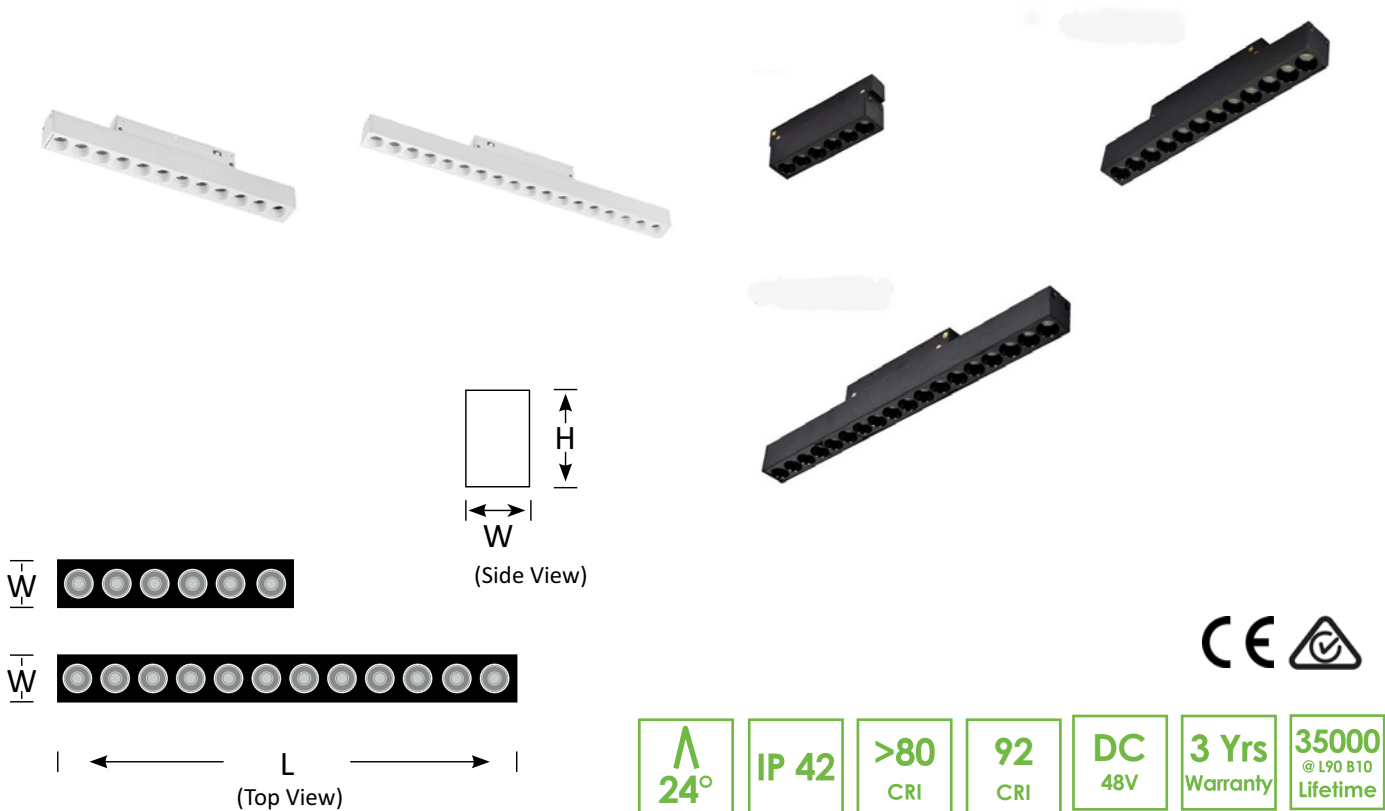

Magnetic Track Light VALO

BoscoLighting's Magnetic VALO track light is designed for the magnetic linear system. Snap in place and connect automatically by magnetic force, this creative track light is ideal for living room lighting, retail lighting or wherever the minimalist design is required.

The linear VALO is available in a variety of beam angles and two power options.

Contact us for a quote!

| Product Code | BLTL-MAG-VALO-06 | BLTL-MAG-VALO-12 | BLTL-MAG-VALO-18 |
|-------------------|---|------------------|------------------|
| Power (W) | 6 | 12 | 18 |
| Luminous FLux(lm) | 600 | 1200 | 1800 |
| CCT | Warm White 3000K, Neutral White 4000K, Cool White 6000K | | |
| Connect | To the Track | | |
| Dimming Options | Non-Dim | | |
| Dimensions(mm) | L112*W22*H45 | L218*W22*H45 | L325*W22*H45 |
| Weight(kg) | 0.3 | 0.6 | 0.9 |