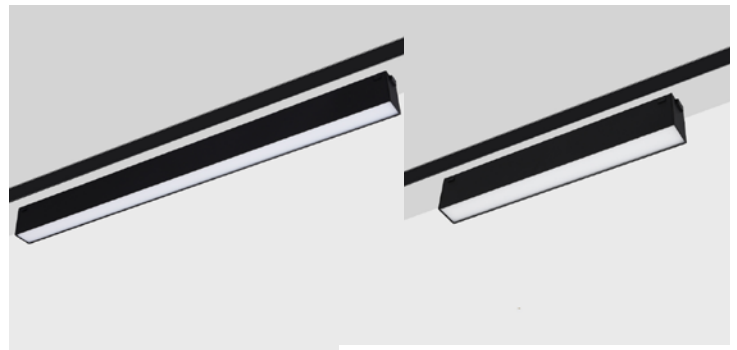

## Magnetic Track Light Diffused VALO

BoscoLighting's Magnetic Diffused VALO Track Light offers a choice of colour temperature, body lengths, outputs and CRI options. They are perfect for living rooms, bedrooms, cafes, retail shops or wherever the creative lighting is required.

Snap in place and connect automatically by magnetic force. Our products are easy to install, creating a pleasant atmosphere.

Contact us for a quote!

120°	IP 42	>80 CRI	92 CRI
DC 48V	3 Yrs Warranty	35000 @ L90 B10 Lifetime	CE

Product Code	BLTL-MAG-VALO-D-12	BLTL-MAG-VALO-D-20	BLTL-MAG-VALO-D-30	BLTL-MAG-VALO-D-40
Power (W)	12	20	30	40
Luminous FLux(lm)	1200	2000	2700	3600
CCT	Warm White 3000K, Neutral White 4000K, Cool White 6000K			
Connect	To the Track			
Dimming Options	Non-Dim			
Dimensions(mm)	L300*W21*H45	L600*W21*H45	L900*W21*H45	L1200*W21*H45
Weight(kg)	0.5	1	1.5	2