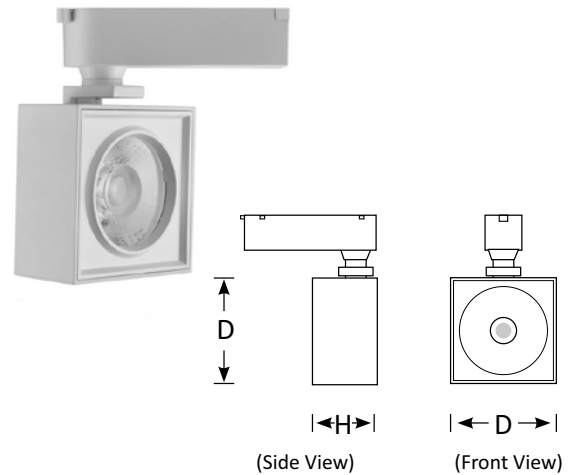

Illuminate your space with BoscoLighting's ME123 Compact Square Track Light. This versatile lighting solution is designed for easy installation in Australian Standard Tracks, whether it's 2, 3, or 4 wires, accommodating single or multiple circuits.

With viewing angle options ranging from 15 to 60 degrees, you can tailor the lighting effect to suit your needs. Available in two sizes, the 12W and 20W versions, this track light provides flexibility and style for a variety of applications.

Contact us for more information on this versatile track lighting solution!

Track Light ME123

Features

- Aluminium alloy + poly
- Available in White or Black finishes
- Easy installation
- Adjustable Angle: Horizontal 360° / Vertical 90°
- Available for 2, 3, 4 lines
- Compatible with DALI control, and DALI track system required.