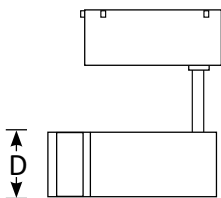

BoscoLighting's 'ME126' Track Lights features an adjustable beam angles and offers the ultimate in control and flexibility.

It allows the beam angle to be adjusted and focused as required between 15° – 58° beam angle. It can be used either as spotlights (narrow beam) or a wall wash light (wide angle beam).

Twist and click, the ME126 is designed to be quickly installed in Australian Standard Tracks of 2, 3 or 4 wires (Single or Multiple Circuits). Compatible with DALI control, and DALI track system required.

Also Available, Single and Multiple Circuit tracks, joiners and suspension kits.

Contact us for more information!

Track Light ME126

← H →
(Side View)

Adjustable

IP 42

AC
100-240V

DALI

>80
CRI

92
CRI

3 Yrs
Warranty

35000
@ L90 B10
Lifetime

Product Code	BLTL-ME126-15	BLTL-ME126-25
Power (W)	15	25
Luminous FLux(lm)	1500	2500
CCT	Warm White, Neutral White, Cool White (3000K-6500K)	
Connect	To the Track	
Dimming Options	Non-Dim, tailing edge, DALI	
Dimensions(mm)	D62*H153	D72*H173
Weight(kg)	0.5	0.7

Features

- Aluminium alloy + poly
- Available in White or Black finishes
- Easy installation
- Adjustable Angle: Horizontal 360°/ Vertical 90°
- Track Systems: 2, 3 or 4 wires.
- Compatible with DALI control, and DALI track system required.