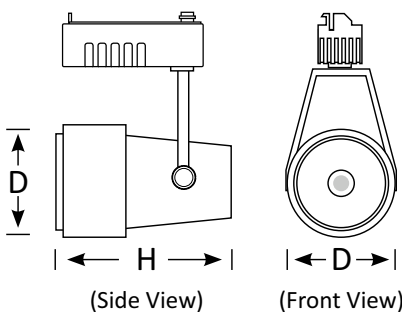

Product Code	BLTL-ME249-30
Power (W)	30
Luminous FLux(lm)	2550
Correlated Colour Temperature	Warm White, Neutral White, Cool White (3000K-6500K)
Connect	To the Track
Dimming Options	Various dimming options available on request
Dimensions(mm)	D110*H170
Weight(kg)	0.6