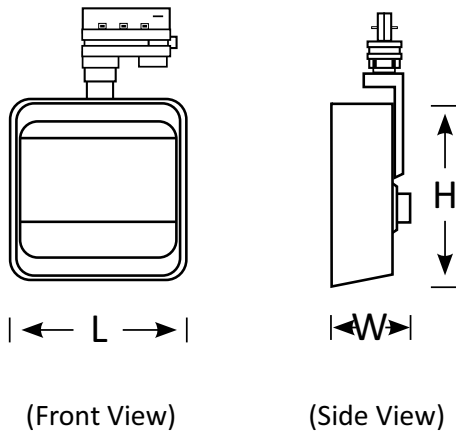

BoscoLighting's new 'ME267' Track Light features a floodlight look, suitable for high ceilings ranging from 3 to 5 metres. With unique industrial design, this product is perfect for lighting up cafes, restaurants as well as entrance and waiting areas as quick changes can be made without rewiring.

Twist and click, the ME267 is designed to be quickly installed in Australian Standard Tracks of 2, 3 or 4 wires (Single or Multiple Circuits). Compatible with DALI control, and DALI track system required.

Also Available, Single and Multiple Circuit tracks, joiners and suspension kits.

Track Light ME267

(Front View)

(Side View)

Product Code	BLTL-ME267-30
Power (W)	30
Luminous FLux(lm)	2700
Correlated Colour Temperature	Warm White, Neutral White, Cool White (3000K-6500K)
Connect	To the Track
Dimming Options	Non-Dim, tailing edge, DALI
Dimensions(mm)	L166*W166*H77
Weight(kg)	0.8

Features

- Aluminium alloy + poly
- Available in Black finish
- Easy installation
- Adjustable Angle: Horizontal 360°/ Vertical 90°
- Available for 2, 3 or 4 wires track systems
- Compatible with DALI control, and DALI track system required.
- Available with Surface Mounted Option