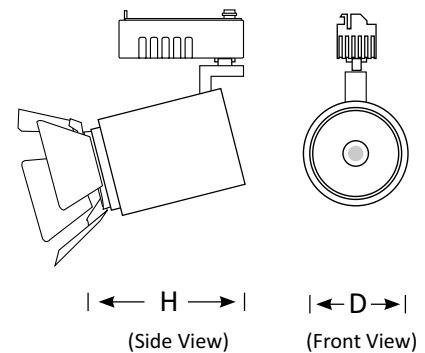

It is designed to be quickly installed in Australian Standard Tracks (Single or Multiple Circuits). Also compatible with DALI control, and DALI track system required. Additionally, a range of accessories including single and multiple circuit tracks, joiners, and suspension kits are available to further enhance its functionality and versatility.

## Track Light ME309

(Barn Door Light Shaper)

Perfect for illuminating artworks in galleries by adjusting the flaps of the barn doors. You can shape the light coverage to the exact rectangular or square dimensions for dramatic highlighting.

(Customised product - Adjustable lens option)

The new ME309 is also available with a zoomable lens option, allowing the beam angle to be adjusted and focussed as required between 10° – 50° beam angles.

It can be used either as spotlights (narrow beam) or a wall wash light (wide angle beam).

Product Code	BLTL-ME309-12	BLTL-ME309-20	BLTL-ME309-30
Power (W)	12	20	30
Luminous FLux(lm)	1200	2000	2700
Correlated Colour Temperature	Warm White, Neutral White, Cool White (3000K-6500K)		
Connect	To the Track		
Dimming Options	Non-dim, trailing edge, DALI		
Dimensions(mm)	D73*H92	D88*H100	D100*H110
Weight(kg)	0.2	0.3	0.4