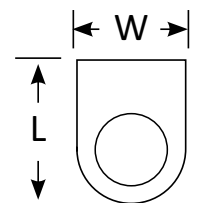

## Wall Light DLX01

(Side View)

(Side View)

(Top View)

Product Code	BLWL-65-5DLX01	BLWL-65-10DLX01
	Single Wall Light( Down only)	Twin Wall Light( Up down)
Power (W)	5	10
Luminouse FLux(lm)	500	2*500
CCT	Warm White, Neutral White, Cool White (3000K-6500K)	
Connect	Insulated Cable	
Dimming Options	Non-dim*	Non-dim, Trailing edge dimmable*
Dimensions(mm)	L92*W70*H85	L92*W70*H150
Weight(kg)	0.3	0.6