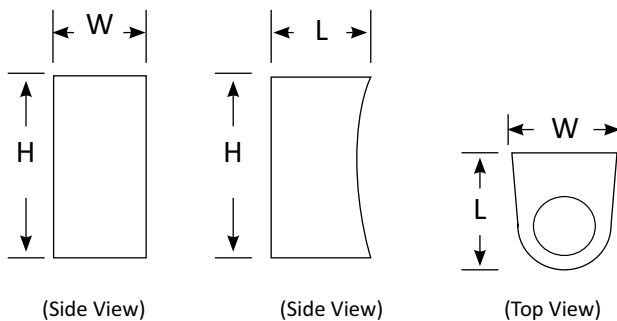

Contact our lighting specialist for more information!

Wall Light DLX04

Features

- Fitting colour: black or grey
- LED driver included

Customisation Options

- may be subject to minimum order quantities

- Fitting colour can be customised
- Can be customised to be 6W*2

Product Code	BLWL-65-20DLX04
	Updown Wall Light
Power (W)	20
Luminous FLux(lm)	2000
CCT	Warm White, Neutral White, Cool White (3000K-6500K)
Connect	Insulated Cable
Dimming Options	Non-dim*
Dimensions(mm)	L95*W100*H200
Weight(kg)	1.2