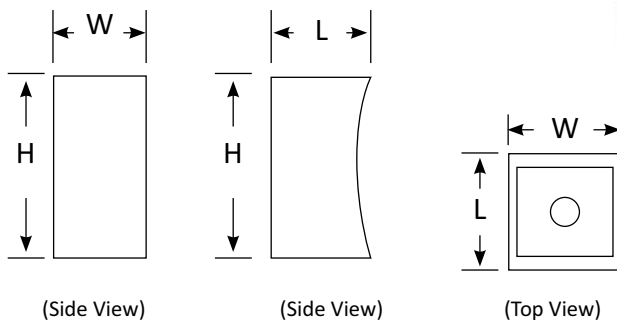

Introducing the DLX05, a robust and stylish up/down outdoor wall light designed to enhance your outdoor spaces with outstanding performance and modern aesthetics. Constructed from high-quality aluminum and boasting an IP65 rating, this light offers protection against water ingress, ensuring long-lasting durability in outdoor environments.

Equipped with dual 10W light sources, the DLX05 delivers ample illumination in both upward and downward directions, creating a warm and welcoming atmosphere. Its sleek rectangular design adds sophistication to any outdoor setting, making it ideal for walkways, entryways, and architectural highlights.

Available in black or grey finishes, the DLX05 seamlessly blends with diverse architectural styles, enhancing both residential and commercial outdoor spaces.

Contact our lighting specialist for more information!

Customisation Options

- may be subject to minimum order quantities

- Fitting colour can be customised
- Can be customised to be 6W*2