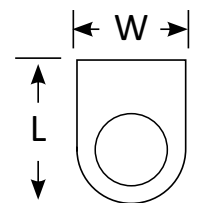

Features

- Fitting colour: black or grey
- LED driver included

Customisation Options

- may be subject to minimum order quantities

- Fitting colour can be customised
- Can be customised to be 3W, 3W*2

Wall Light DLX01

(Side View)

(Side View)

(Top View)

Product Code	BLWL-65-5DLX01	BLWL-65-10DLX01
	Single Wall Light(Down only)	Twin Wall Light(Up down)
Power (W)	5	10
Luminouse FLux(lm)	500	2*500
CCT	Warm White, Neutral White, Cool White (3000K-6500K)	
Connect	Insulated Cable	
Dimming Options	Non-dim*	Non-dim, Trailing edge dimmable*
Dimensions(mm)	L92*W70*H85	L92*W70*H150
Weight(kg)	0.3	0.6