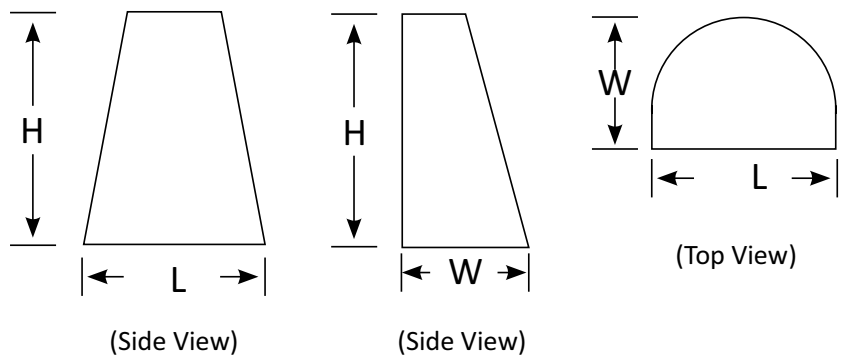

Product Code	BLWL-65-5DLX03
	Updown Wall Light
Power (W)	10
Luminous FLux(lm)	2*500
CCT	Warm White, Neutral White, Cool White (3000K-6500K)
Connect	Insulated Cable
Dimming Options	Non-dim, Trailing edge dimmable*
Dimensions(mm)	L90*W55*H160
Weight(kg)	0.5