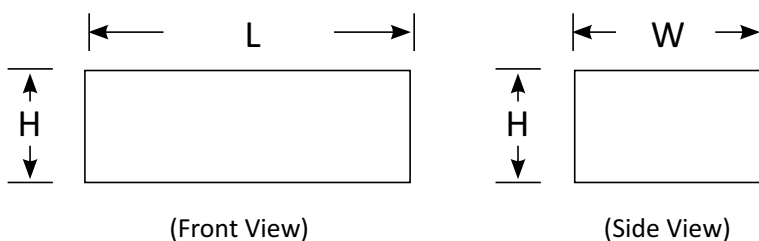

This contemporary lighting solution combines form and function, casting a warm, inviting glow that illuminates any room with style. Crafted with precision and attention to detail, the AALTO wall light features a streamlined design that seamlessly integrates light both above and below its minimalist frame.

This dual-directional illumination creates a soft, ambient atmosphere while providing ample task lighting for practical needs. With its clean lines and modern aesthetic, the AALTO effortlessly complements a wide range of decor styles, from contemporary to transitional. Available in three sizes to suit various spatial requirements, this versatile wall light is an ideal choice for bedrooms, hallways, living areas, reading nooks, offices, and beyond.

## Wall Light AALTO

Product Code	BLWL-AALTO-05	BLWL-AALTO-10	BLWL-AALTO-15
Power (W)	5	10	15
Luminous FLux(lm)	500	1000	1500
CCT	Warm White, Neutral White, Cool White (3000K-6500K)		
Connect	Insulated Cable		
Dimming Options	Non-dim*		
Dimensions(mm)	L150*W100*H60	L250*W100*H60	L350*W100*H60
Weight(kg)	0.3	0.6	0.9