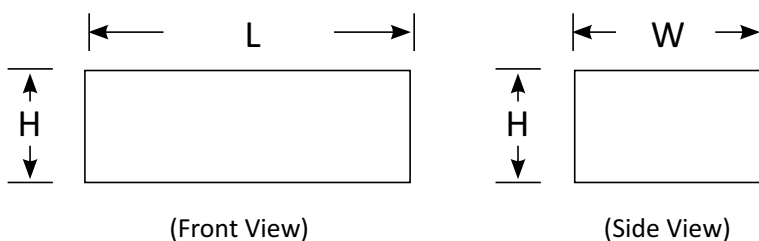

This contemporary lighting solution combines form and function, casting a warm, inviting glow that illuminates any room with style. Crafted with precision and attention to detail, the AALTO wall light features a streamlined design that seamlessly integrates light both above and below its minimalist frame.

This dual-directional illumination creates a soft, ambient atmosphere while providing ample task lighting for practical needs. With its clean lines and modern aesthetic, the AALTO effortlessly complements a wide range of decor styles, from contemporary to transitional. Available in three sizes to suit various spatial requirements, this versatile wall light is an ideal choice for bedrooms, hallways, living areas, reading nooks, offices, and beyond.

Wall Light AALTO

Product Code	BLWL-AALTO-05	BLWL-AALTO-10	BLWL-AALTO-15
Power (W)	5	10	15
Luminous FLux(lm)	500	1000	1500
CCT	Warm White, Neutral White, Cool White (3000K-6500K)		
Connect	Insulated Cable		
Dimming Options	Non-dim*		
Dimensions(mm)	L150*W100*H60	L250*W100*H60	L350*W100*H60
Weight(kg)	0.3	0.6	0.9