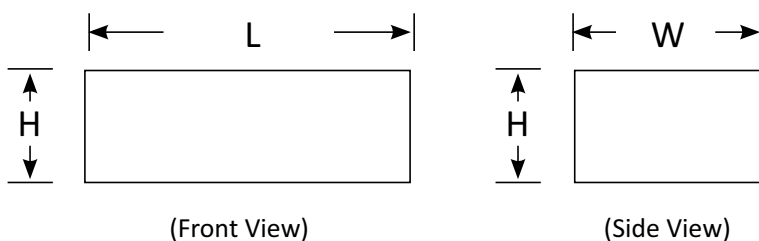

This contemporary lighting solution combines form and function, casting a warm, inviting glow that illuminates any room with style. Crafted with precision and attention to detail, the AALTO wall light features a streamlined design that seamlessly integrates light both above and below its minimalist frame.

This dual-directional illumination creates a soft, ambient atmosphere while providing ample task lighting for practical needs. With its clean lines and modern aesthetic, the AALTO effortlessly complements a wide range of decor styles, from contemporary to transitional. Available in three sizes to suit various spatial requirements, this versatile wall light is an ideal choice for bedrooms, hallways, living areas, reading nooks, offices, and beyond.

Rated IP20 for indoor use, the wall light creates a gentle, layered lighting effect, bathing your surroundings in a soft, ambient radiance while providing ample task lighting for practical needs.

Contact us for more information!

Wall Light AALTO

- 90°
- IP 20
- >80 CRI icon"/> >80 CRI
- AC 85-265V
- 3 Yrs Warranty
- 35000 @ L90 B10 Lifetime

Product Code	BLWL-AALTO-05	BLWL-AALTO-10	BLWL-AALTO-15
Power (W)	5	10	15
Luminous FLux(lm)	500	1000	1500
CCT	Warm White, Neutral White, Cool White (3000K-6500K)		
Connect	Insulated Cable		
Dimming Options	Non-dim*		
Dimensions(mm)	L150*W100*H60	L250*W100*H60	L350*W100*H60
Weight(kg)	0.3	0.6	0.9

*For any other dimming request, drivers may not fit within the fitting, supplied with an external driver.