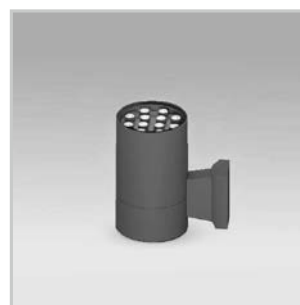

BLWL-CYL-12

12W Wall light
Luminous Flux (lm): 1200
CCT: Whites(3000K-6000K)
Dimensions (mm): D130*H200
Weight(kg): 1.5