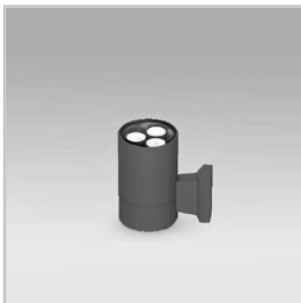

## Wall Light (Downward only) CYL

### BLWL-CYL-03

3W Wall light  
Luminous Flux (lm): 300  
CCT: Whites(3000K-6000K)  
Dimensions (mm): D65\*H120  
Weight(kg): 0.45