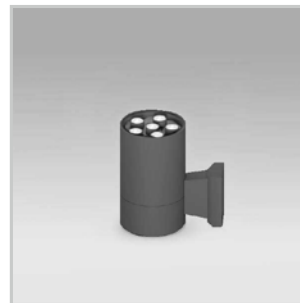

### BLWL-CYL-03

3W Wall light  
Luminous Flux (lm): 300  
CCT: Whites(3000K-6000K)  
Dimensions (mm): D65\*H120  
Weight(kg): 0.45