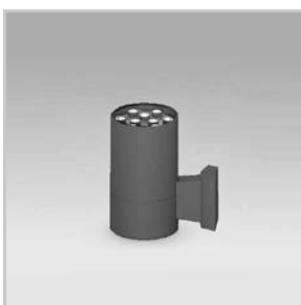

## Wall Light (Downward only) CYL

### BLWL-CYL-03

3W Wall light  
Luminous Flux (lm): 300  
CCT: Whites(3000K-6000K)  
Dimensions (mm): D65\*H120  
Weight(kg): 0.45

### BLWL-CYL-06

6W Wall light  
Luminous Flux (lm): 600  
CCT: Whites(3000K-6000K)  
Dimensions (mm): D90\*H160  
Weight(kg): 0.7