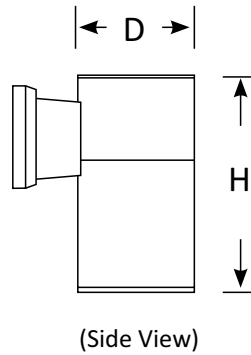

## Wall Light (Downward only) CYL

### BLWL-CYL-03

3W Wall light  
Luminous Flux (lm): 300  
CCT: Whites(3000K-6000K)  
Dimensions (mm): D65\*H120  
Weight(kg): 0.45