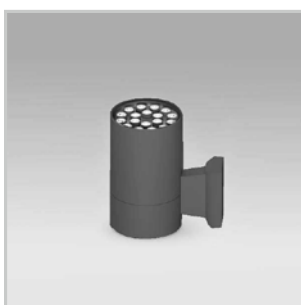

BLWL-CYL-18

18W Wall light
Luminous Flux (lm): 1800
CCT: Whites(3000K-6000K)
Dimensions (mm): D145*H200
Weight(kg): 1.8