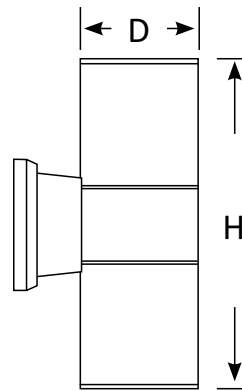

Specs

Connect: Insulated Cable

Dimming: Non-dim*

Lifetime: 35,000 hours @ L90 B10

*For any dimming request, drivers may not fit within the fitting, supplied with an external driver.

(Side View)