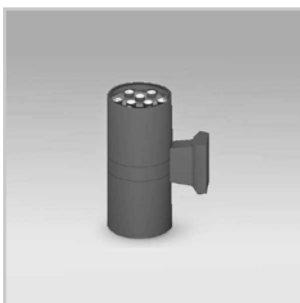

BLWL-CYL-09X2

9W*2 Updown wall light
Luminous Flux (lm):1800
CCT: Whites(3000K-6000K)
Dimensions (mm):D110*H300
Weight(kg): 1.65