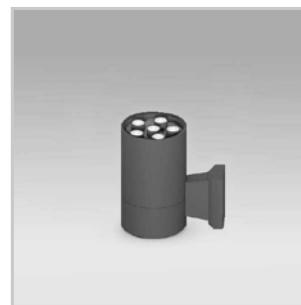

### BLWL-CYL-03

3W Wall light  
Luminous Flux (lm): 300  
CCT: Whites(3000K-6000K)  
Dimensions (mm): D65\*H120  
Weight(kg): 0.45