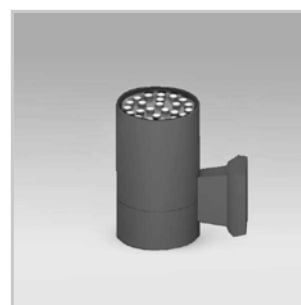

BLWL-CYL-24

24W Wall light
Luminous Flux (lm): 2400
CCT: Whites(3000K-6000K)
Dimensions (mm): D180*H300
Weight(kg): 2.2