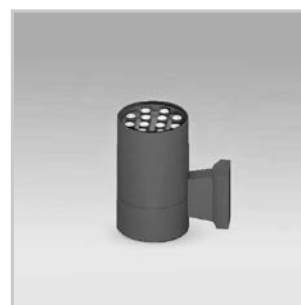

BLWL-CYL-12

12W Wall light
Luminous Flux (lm): 1200
CCT: Whites(3000K-6000K)
Dimensions (mm): D130*H200
Weight(kg): 1.5