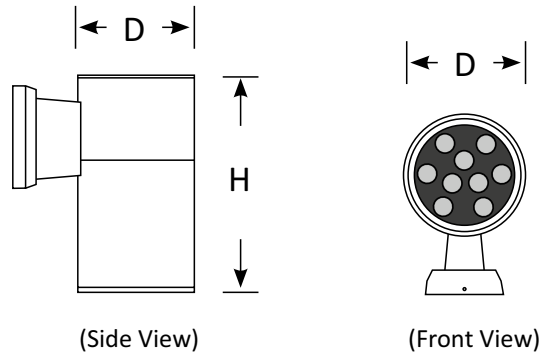

## Wall Light (Downward only) CYL

### BLWL-CYL-03

3W Wall light  
Luminous Flux (lm): 300  
CCT: Whites(3000K-6000K)  
Dimensions (mm): D65\*H120  
Weight(kg): 0.45