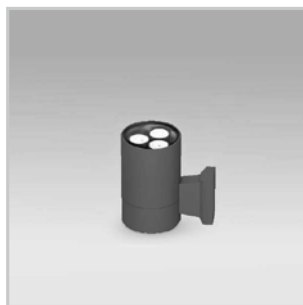

## Wall Light (Downward only) CYL

### BLWL-CYL-03

3W Wall light  
Luminous Flux (lm): 300  
CCT: Whites(3000K-6000K)  
Dimensions (mm): D65\*H120  
Weight(kg): 0.45