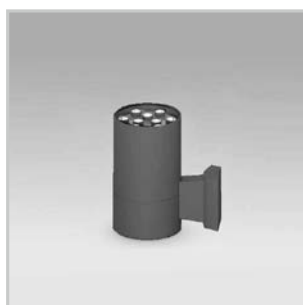

BLWL-CYL-09

9W Wall light
Luminous Flux (lm):900
CCT: Whites(3000K-6000K)
Dimensions (mm):D110*H200
Weight(kg): 1.1