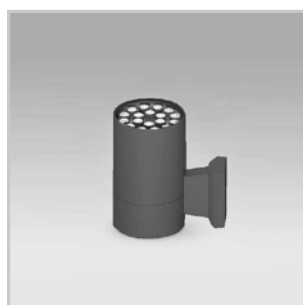

BLWL-CYL-18

18W Wall light
Luminous Flux (lm): 1800
CCT: Whites(3000K-6000K)
Dimensions (mm): D145*H200
Weight(kg): 1.8