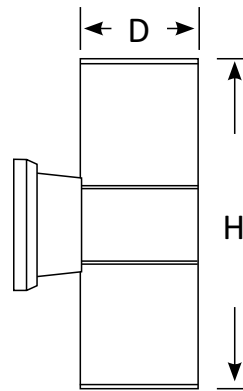

*For any dimming request, drivers may not fit within the fitting, supplied with an external driver.

(Side View)

(Front View)

BLWL-CYL-03X2

3W*2 Updown wall light
Luminous Flux (lm): 600
CCT: Whites(3000K-6000K)
Dimensions (mm): D65*H260
Weight(kg): 0.7

BLWL-CYL-06X2

6W*2 Updown wall light
Luminous Flux (lm): 1200
CCT: Whites(3000K-6000K)
Dimensions (mm): D90*H260
Weight(kg): 1.18

BLWL-CYL-09X2

9W*2 Updown wall light
Luminous Flux (lm):1800
CCT: Whites(3000K-6000K)
Dimensions (mm):D110*H300
Weight(kg): 1.65

BLWL-CYL-12X2

12W*2 Updown wall light
Luminous Flux (lm): 2400
CCT: Whites(3000K-6000K)
Dimensions (mm): D130*H300
Weight(kg): 1.85

BLWL-CYL-18X2

18W*2 Updown wall light
Luminous Flux (lm): 3600
CCT: Whites(3000K-6000K)
Dimensions (mm): D145*H300
Weight(kg): 2.3

BLWL-CYL-24X2

24W*2 Updown wall light
Luminous Flux (lm): 4800
CCT: Whites(3000K-6000K)
Dimensions (mm): D180*H400
Weight(kg): 2.7