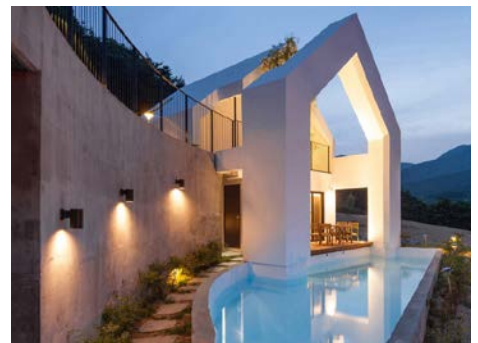

BoscoLighting's Cylinder Outdoor Wall Lights are a great way to elegantly light up your corridors and building exteriors.

Housed in premium aluminium body with black or grey powder coated finish, this LED wall light is suitable for the most severe weather conditions.

Perfect for security, mood and walkways lighting, this cylinder wall light can be used for cafes, homes and courtyards!

Contact our lighting specialist for more information! Samples available upon request.

Features

- Fitting colour: black or grey
- LED driver included
- IP65 rating, weather proof
- IK08 rating, durable against moderate mechanical impacts

Customisation Options

- may be subject to minimum order quantities

- Fitting colour can be customised
- Colour temperature options can be RGB colour changing or single colours

Wall Light (Downward only) CYL