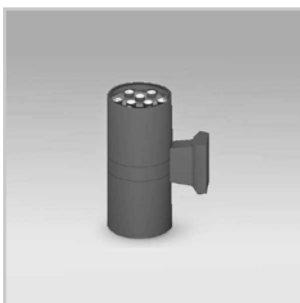

*For any dimming request, drivers may not fit within the fitting, supplied with an external driver.

(Side View)

(Front View)

BLWL-CYL-03X2

3W*2 Updown wall light
Luminous Flux (lm): 600
CCT: Whites(3000K-6000K)
Dimensions (mm): D65*H260
Weight(kg): 0.7

BLWL-CYL-06X2

6W*2 Updown wall light
Luminous Flux (lm): 1200
CCT: Whites(3000K-6000K)
Dimensions (mm): D90*H260
Weight(kg): 1.18

BLWL-CYL-09X2

9W*2 Updown wall light
Luminous Flux (lm):1800
CCT: Whites(3000K-6000K)
Dimensions (mm):D110*H300
Weight(kg): 1.65