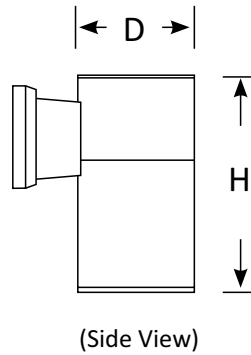

*For any dimming request, drivers may not fit within the fitting, supplied with an external driver.

BLWL-CYL-03

3W Wall light
Luminous Flux (lm): 300
CCT: Whites(3000K-6000K)
Dimensions (mm): D65*H120
Weight(kg): 0.45

BLWL-CYL-06

6W Wall light
Luminous Flux (lm): 600
CCT: Whites(3000K-6000K)
Dimensions (mm): D90*H160
Weight(kg): 0.7

BLWL-CYL-09

9W Wall light
Luminous Flux (lm):900
CCT: Whites(3000K-6000K)
Dimensions (mm):D110*H200
Weight(kg): 1.1

BLWL-CYL-24

24W Wall light
Luminous Flux (lm): 2400
CCT: Whites(3000K-6000K)
Dimensions (mm): D180*H300
Weight(kg): 2.2