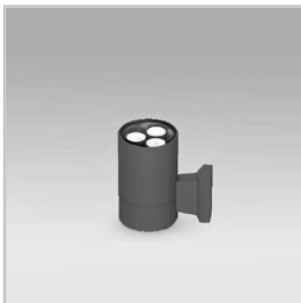

- Fitting colour can be customised
- Colour temperature options can be RGB colour changing or single colours

Wall Light (Downward only) CYL

Specs

Connect: Insulated Cable

Dimming: Non-dim*

Lifetime: 35,000 hours @ L90 B10

*For any dimming request, drivers may not fit within the fitting, supplied with an external driver.

BLWL-CYL-03

3W Wall light
Luminous Flux (lm): 300
CCT: Whites(3000K-6000K)
Dimensions (mm): D65*H120
Weight(kg): 0.45