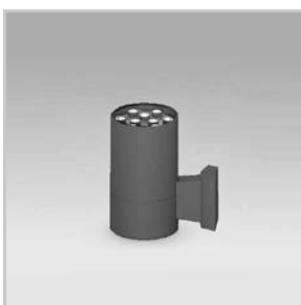

*For any dimming request, drivers may not fit within the fitting, supplied with an external driver.

BLWL-CYL-03

3W Wall light
Luminous Flux (lm): 300
CCT: Whites(3000K-6000K)
Dimensions (mm): D65*H120
Weight(kg): 0.45

BLWL-CYL-06

6W Wall light
Luminous Flux (lm): 600
CCT: Whites(3000K-6000K)
Dimensions (mm): D90*H160
Weight(kg): 0.7

BLWL-CYL-09

9W Wall light
Luminous Flux (lm):900
CCT: Whites(3000K-6000K)
Dimensions (mm):D110*H200
Weight(kg): 1.1