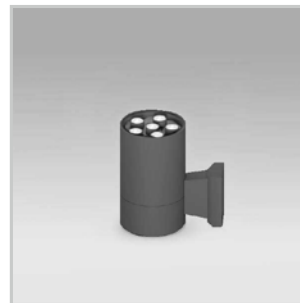

- Fitting colour can be customised
- Colour temperature options can be RGB colour changing or single colours

Wall Light (Downward only) CYL

Specs

Connect: Insulated Cable

Dimming: Non-dim*

Lifetime: 35,000 hours @ L90 B10

*For any dimming request, drivers may not fit within the fitting, supplied with an external driver.

BLWL-CYL-03

3W Wall light
Luminous Flux (lm): 300
CCT: Whites(3000K-6000K)
Dimensions (mm): D65*H120
Weight(kg): 0.45