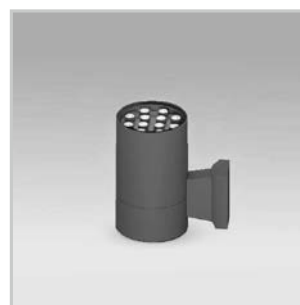

*For any dimming request, drivers may not fit within the fitting, supplied with an external driver.

BLWL-CYL-03

3W Wall light
Luminous Flux (lm): 300
CCT: Whites(3000K-6000K)
Dimensions (mm): D65*H120
Weight(kg): 0.45

BLWL-CYL-06

6W Wall light
Luminous Flux (lm): 600
CCT: Whites(3000K-6000K)
Dimensions (mm): D90*H160
Weight(kg): 0.7

BLWL-CYL-09

9W Wall light
Luminous Flux (lm):900
CCT: Whites(3000K-6000K)
Dimensions (mm):D110*H200
Weight(kg): 1.1