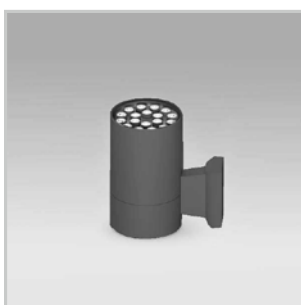

*For any dimming request, drivers may not fit within the fitting, supplied with an external driver.

BLWL-CYL-03

3W Wall light
Luminous Flux (lm): 300
CCT: Whites(3000K-6000K)
Dimensions (mm): D65*H120
Weight(kg): 0.45

BLWL-CYL-06

6W Wall light
Luminous Flux (lm): 600
CCT: Whites(3000K-6000K)
Dimensions (mm): D90*H160
Weight(kg): 0.7

BLWL-CYL-09

9W Wall light
Luminous Flux (lm):900
CCT: Whites(3000K-6000K)
Dimensions (mm):D110*H200
Weight(kg): 1.1

BLWL-CYL-12

12W Wall light
Luminous Flux (lm): 1200
CCT: Whites(3000K-6000K)
Dimensions (mm): D130*H200
Weight(kg): 1.5

BLWL-CYL-18

18W Wall light
Luminous Flux (lm): 1800
CCT: Whites(3000K-6000K)
Dimensions (mm): D145*H200
Weight(kg): 1.8