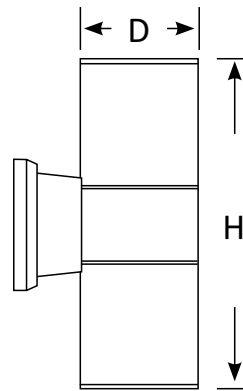

Specs

Connect: Insulated Cable

Dimming: Non-dim*

Lifetime: 35,000 hours @ L90 B10

*For any dimming request, drivers may not fit within the fitting, supplied with an external driver.

(Side View)